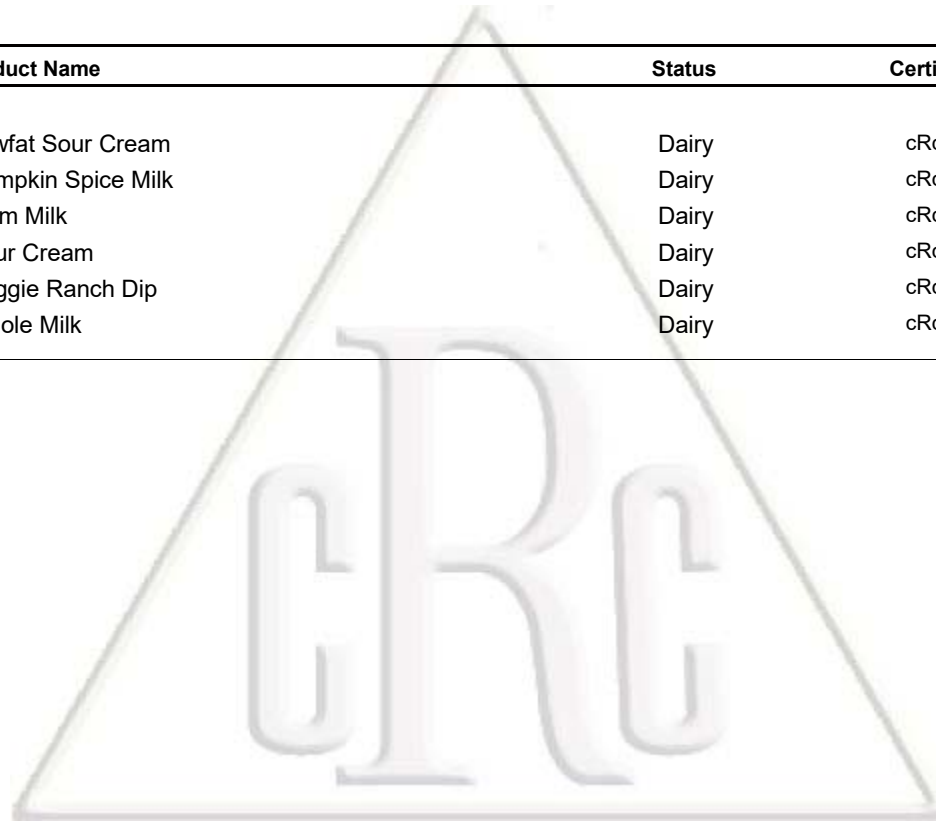

Total # of Products on Certificate: 21

KASHRUTH CERTIFICATION

This is to certify that the following products, distributed by:

Aldi Foods (Friendly Farms), c/o Marketing Concepts, 2 Salt Creek, Suite #208, Hinsdale, IL 60521
are under the Kashruth certification of the cRc (Chicago Rabbinical Council).

	Product Name	Status	Certifying Requirement	UKD-ID
Brand: Friendly Farms				
1	1% Low Fat Chocolate Milk	Dairy	cRc-D Logo Required	CC2110883
2	1% Milk	Dairy	cRc-D Logo Required	CC2142169
3	2% Milk	Dairy	cRc-D Logo Required	CC2110880
4	Caramel Iced Coffee	Dairy	cRc-D Logo Required	CC2245604
5	Chocolate Mint Milk	Dairy	cRc-D Logo Required	CC2174979
6	Chocolate Skim Milk	Dairy	cRc-D Logo Required	CC2142170
7	Cottage Cheese	Dairy	cRc-D Logo Required	CC2164453
8	Cultured Fat Free Buttermilk	Dairy	cRc-D Logo Required	CC2207924
9	Eggnog	Dairy	cRc-D Logo Required	CC2174980
10	French Onion Dip	Dairy	cRc-D Logo Required	CC2164457
11	Half & Half Ultra-Pasteurized	Dairy	cRc-D Logo Required	CC2161850
12	Heavy Whipping Cream Ultra-Pasteurized	Dairy	cRc-D Logo Required	CC2197889
13	Lactose Free Fat Free Ultra Pasteurized Milk	Dairy	cRc-D Logo Required	CC2193840
14	Lactose Free Ultra Pasteurized 2% Milk	Dairy	cRc-D Logo Required	CC2193841
15	Lowfat Cottage Cheese	Dairy	cRc-D Logo Required	CC2164454

Aldi Foods (Friendly Farms) - Hinsdale, IL

Total # of Products on Certificate: 21

	Product Name	Status	Certifying Requirement	UKD-ID
Brand: Friendly Farms				
16	Lowfat Sour Cream	Dairy	cRc-D Logo Required	CC2164456
17	Pumpkin Spice Milk	Dairy	cRc-D Logo Required	CC2174978
18	Skim Milk	Dairy	cRc-D Logo Required	CC2110881
19	Sour Cream	Dairy	cRc-D Logo Required	CC2164455
20	Veggie Ranch Dip	Dairy	cRc-D Logo Required	CC2183395
21	Whole Milk	Dairy	cRc-D Logo Required	CC2110882