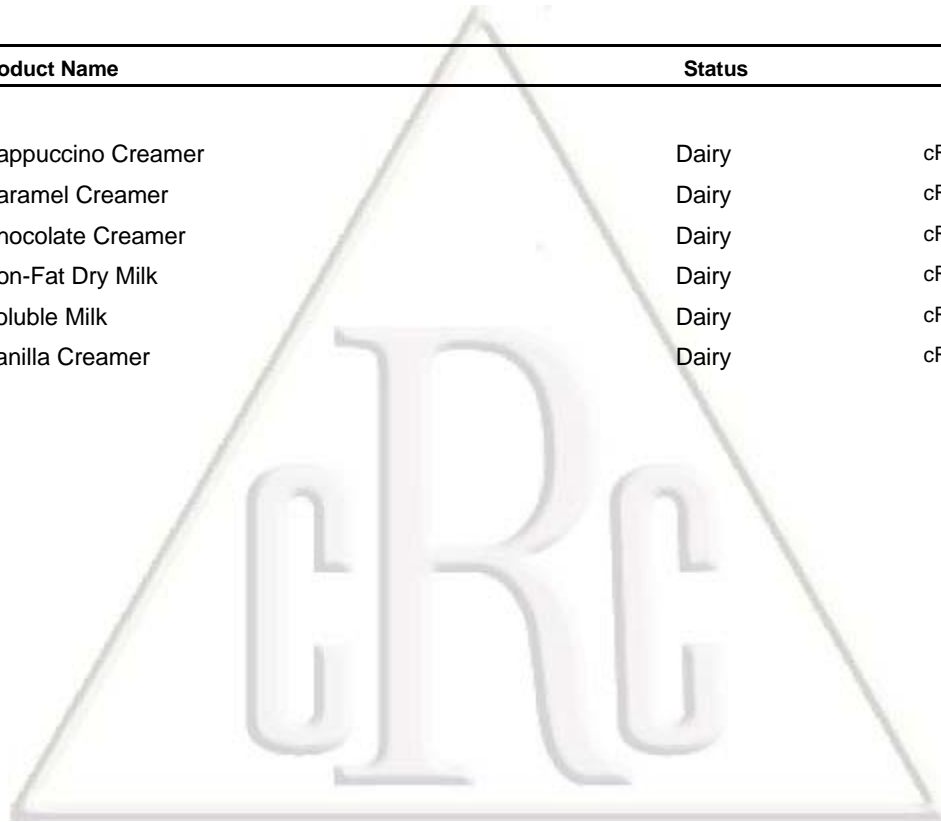

Total # of Products on Certificate: 70

	Product Name	Status	Certifying Req.	UKD-ID
<u>MISC</u>				
	Cappuccino Creamer	Dairy	cRc-D Logo Required	CC2148390
	Caramel Creamer	Dairy	cRc-D Logo Required	CC2148393
	Chocolate Creamer	Dairy	cRc-D Logo Required	CC2148394
	Non-Fat Dry Milk	Dairy	cRc-D Logo Required	CC2148391
	Soluble Milk	Dairy	cRc-D Logo Required	CC2148389
	Vanilla Creamer	Dairy	cRc-D Logo Required	CC2148392