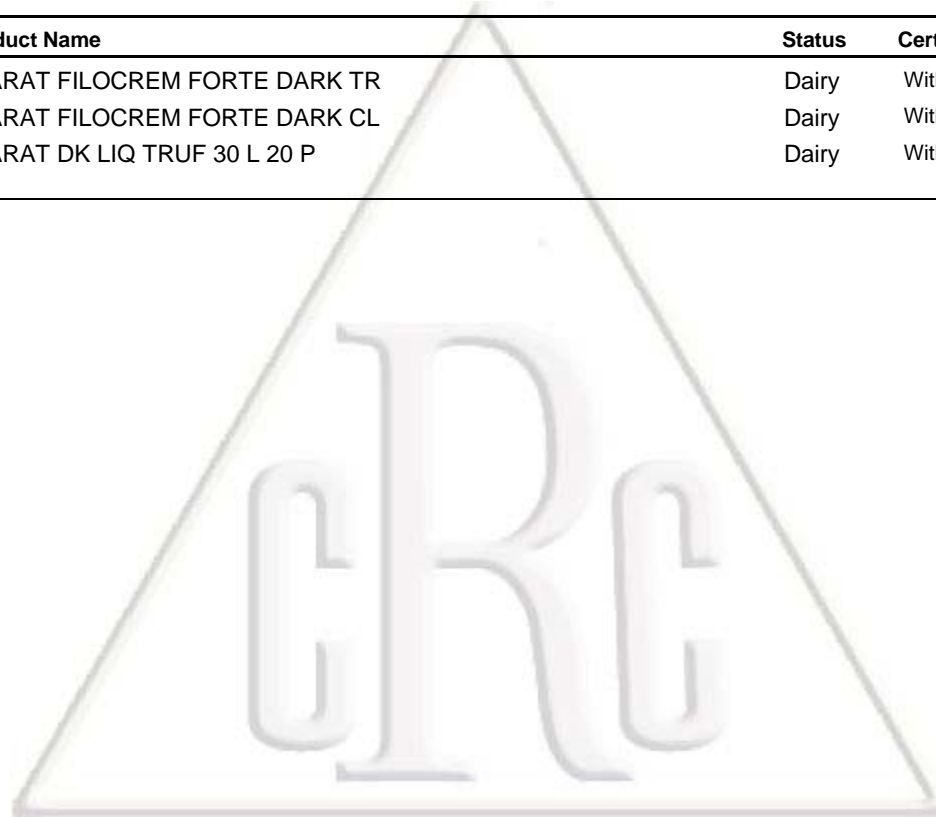

Codes	Product Name	Status	Certifying Requirement	UKD-ID
0040225001S221	CH WH/SH IOC	Dairy	With cRc symbol.	UKD: CC2111141
0065002008SH11	OP WH YO FR 500 1M 25 B	Dairy	With cRc symbol.	UKD: CC2136114
0065003001SH11	RE DK SS 640 1M 25 B	Dairy	With cRc symbol.	UKD: CC2111144
0065003001SH12	RE DK SS 640 2M 25 B	Dairy	With cRc symbol.	UKD: CC2111145
0065003001SH13	RE DK SS 640 4M 25 B	Dairy	With cRc symbol.	UKD: CC2111146
0065003001TD17	RE DK SS 640 06C 50	Dairy	With cRc symbol.	UKD: CC2111149
0065003001TD18	RE DK SS 640 045C 50	Dairy	With cRc symbol.	UKD: CC2111150
0065003003SH12	RE DK SS 30 WA 25 B	Dairy	With cRc symbol.	UKD: CC2111151
0065003009SH12	RE DK SS w/ECJ 600 ct	Dairy	With cRc symbol.	UKD: CC2139937
00650100016321	CA WH LUX 40/WA.11Z	Dairy	With cRc symbol.	UKD: CC2140477
0065010001SH14	CA WH LUX 40/WA.25B	Dairy	With cRc symbol.	UKD: CC2140476
00650100026321	CA WH 500/1M.11Z	Dairy	With cRc symbol.	UKD: CC2140480
0065010002SH11	CARAT COVERDENS WHITE	Dairy	With cRc symbol.	UKD: CC2111154
0065010003SH11	CA WH DENS 90V	Dairy	With cRc symbol.	UKD: CC2111156
0065013001SH23	SO DK BS 80 WA 25 AS	Dairy	With cRc symbol.	UKD: CC2111157
0065013002SH11	SO DK BS 125 WA 25 B	Dairy	With cRc symbol.	UKD: CC2111158
0065017001SH12	SO MK 80 25 B	Dairy	With cRc symbol.	UKD: CC2111160

cRc ID: #1248

Page 7 of 8

Rabbi Sholem Fishbane  
Kashruth Administrator

**Rabbi Sholem Fishbane**  
Kashruth Administrator

### Puratos Chocolate USA, Kenosha, Wisconsin

Total # of Products on Certificate: 152

Codes	Product Name	Status	Certifying Requirement	UKD-ID
0100947009T431	CARAT FILOCREM FORTE DARK TR	Dairy	With cRc symbol.	UKD: CC2145782
0100947010T431	CARAT FILOCREM FORTE DARK CL	Dairy	With cRc symbol.	UKD: CC2145783
0100948001SB31	CARAT DK LIQ TRUF 30 L 20 P	Dairy	With cRc symbol.	UKD: CC2136818