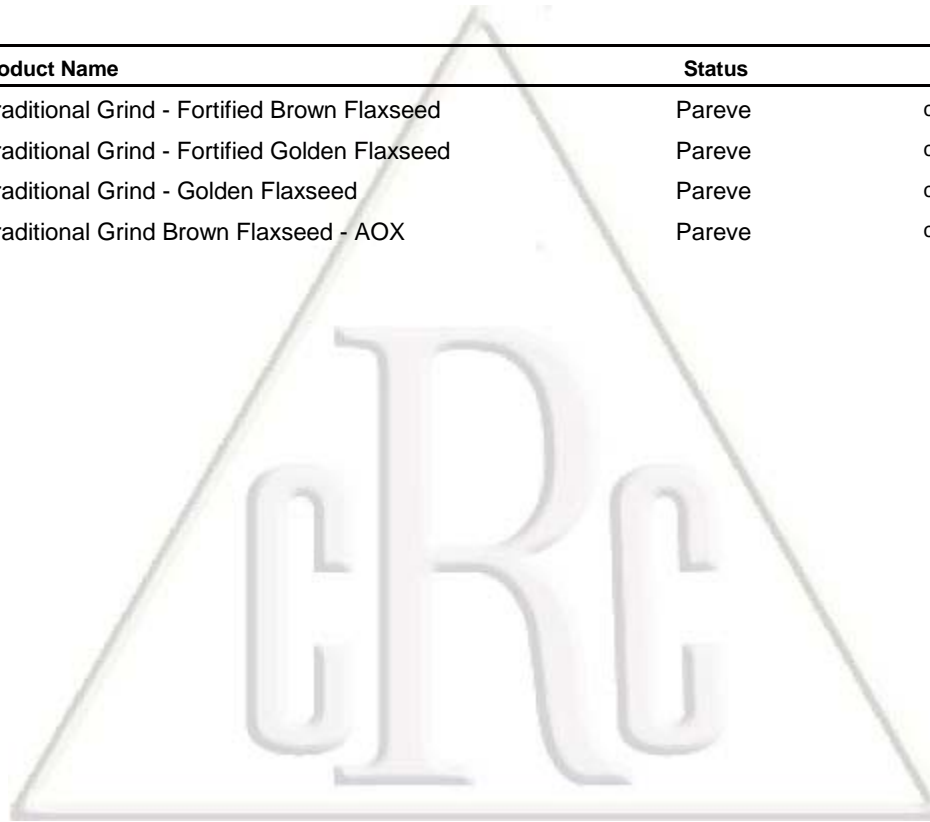

Total # of Products on Certificate: 36

Product Name	Status	Certifying Req.	UKD-ID
Flax Seed, Whole Brown	Pareve	cRc Logo Required	CC2106989
Smooth Grind - Golden Flaxseed	Pareve	cRc Logo Required	CC2151865
Smooth Grind - 100% Organic Brown Flaxseed	Pareve	cRc Logo Required	CC2151868
Smooth Grind - 100% Organic Golden Flaxseed	Pareve	cRc Logo Required	CC2151869
Smooth Grind - Brown Flaxseed	Pareve	cRc Logo Required	CC2151870
Smooth Grind - Fortified Brown Flaxseed	Pareve	cRc Logo Required	CC2151872
Smooth Grind - Fortified Golden Flaxseed	Pareve	cRc Logo Required	CC2151873
Smooth Grind - Golden Flaxseed	Pareve	cRc Logo Required	CC2151871
Smooth Grind - Golden Flaxseed with Antioxidant	Pareve	cRc Logo Required	CC2151867
Smooth Grind, VIP - Golden Flaxseed with Antioxidant	Pareve	cRc Logo Required	CC2126202
Smooth Grind, VIP - 100% Organic Brown Flaxseed	Pareve	cRc Logo Required	CC2123767
Smooth Grind, VIP - 100% Organic Golden Flaxseed	Pareve	cRc Logo Required	CC2123768
Smooth Grind, VIP - Brown Flaxseed	Pareve	cRc Logo Required	CC2123769
Smooth Grind, VIP - Golden Flaxseed	Pareve	cRc Logo Required	CC2123770
Smooth Grind, VIP, Fortified Brown Flaxseed	Pareve	cRc Logo Required	CC2123773
Smooth Grind, VIP, Fortified Golden Flaxseed	Pareve	cRc Logo Required	CC2123776
Traditional Grind - 100% Organic Brown Flaxseed	Pareve	cRc Logo Required	CC2049700
Traditional Grind - 100% Organic Golden Flaxseed	Pareve	cRc Logo Required	CC2123766
Traditional Grind - Brown Flaxseed	Pareve	cRc Logo Required	CC2048679

Total # of Products on Certificate: 36

Product Name	Status	Certifying Req.	UKD-ID
Traditional Grind - Fortified Brown Flaxseed	Pareve	cRc Logo Required	CC2123771
Traditional Grind - Fortified Golden Flaxseed	Pareve	cRc Logo Required	CC2123772
Traditional Grind - Golden Flaxseed	Pareve	cRc Logo Required	CC2048687
Traditional Grind Brown Flaxseed - AOX	Pareve	cRc Logo Required	CC2146909