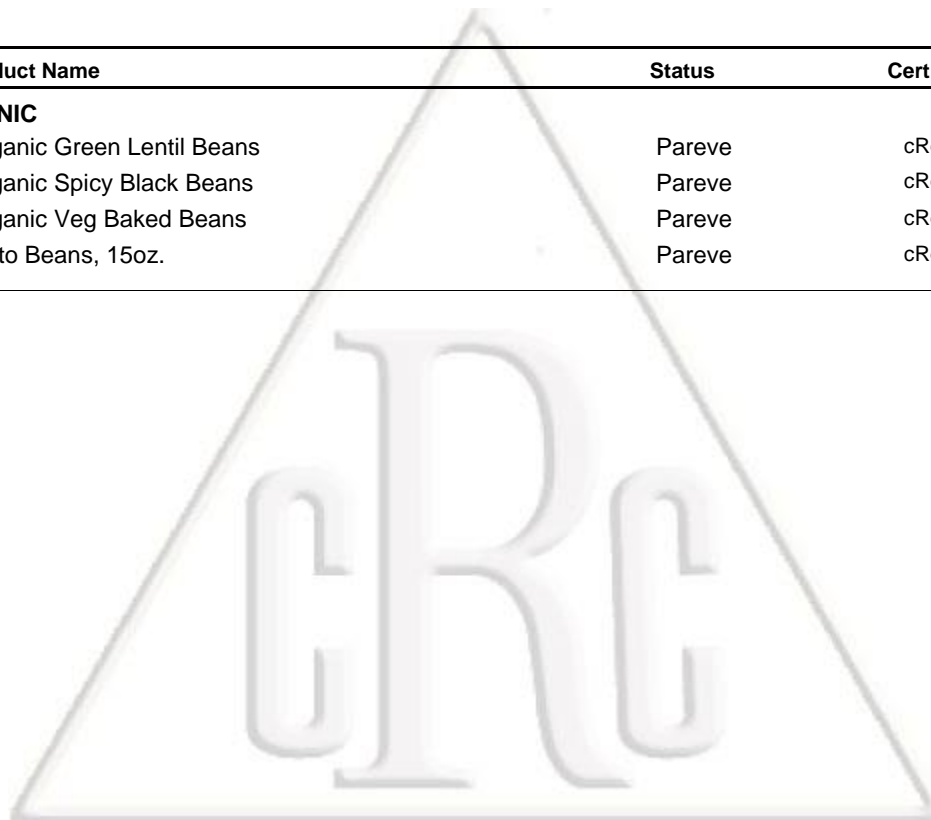

cRc ID: #103752

*Sholem Fishbane*  
Rabbi Sholem Fishbane  
Kashruth Administrator

## Fairway Group Central Services LLC

Total # of Products on Certificate: 17

	Product Name	Status	Certifying Requirement	UKD-ID
<b>Brand: FAIRWAY ESSENTIALS ORGANIC</b>				
14	Organic Green Lentil Beans	Pareve	cRc Logo Required	CC2212163
15	Organic Spicy Black Beans	Pareve	cRc Logo Required	CC2212161
16	Organic Veg Baked Beans	Pareve	cRc Logo Required	CC2212162
17	Pinto Beans, 15oz.	Pareve	cRc Logo Required	CC2190013