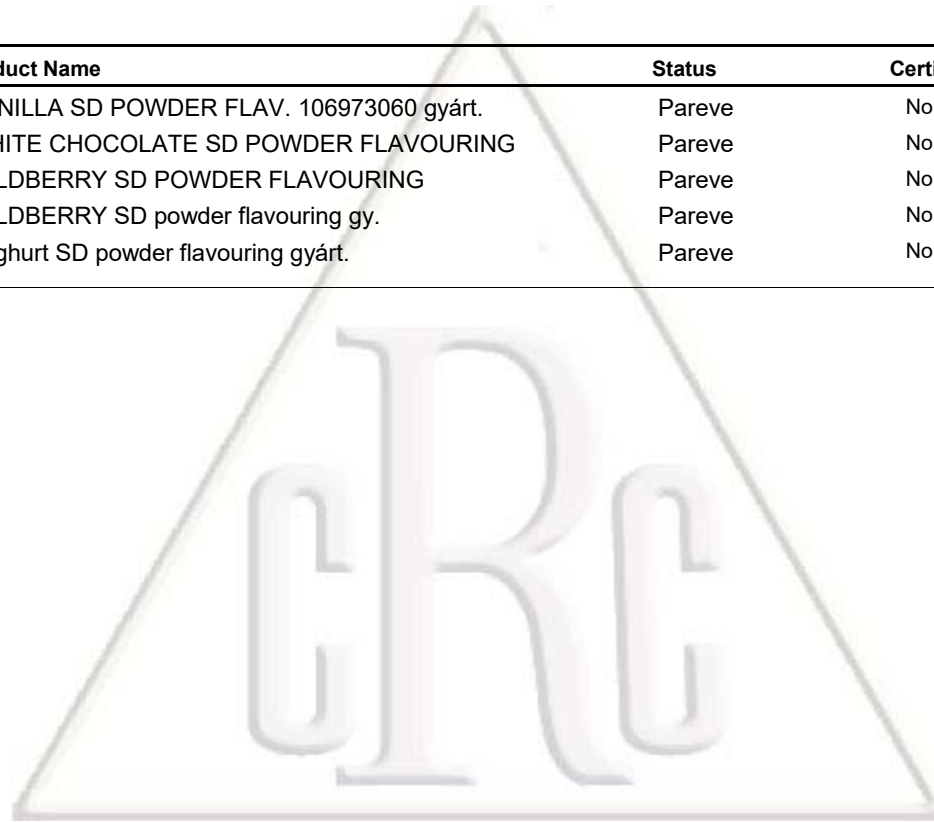

Chicago Rabbinical Council

2701 West Howard Street
Chicago, IL 60645-1303
Ph: 773.465.3900 Fax: 773.465.6929
www.crcweb.org/kosherletters
Rabbi Sholem Fishbane, Kashruth Administrator

ת"ס

July 10, 2018

Flavorchem Europe Kft. - H-2144 Kerepes, Hungary

Total # of Products on Certificate: 153

	Codes	Product Name	Status	Certifying Requirement	UKD-ID
149	P.82200.900	VANILLA SD POWDER FLAV. 106973060 gyárt.	Pareve	No symbol needed	CC2229091
150	P.81108.500	WHITE CHOCOLATE SD POWDER FLAVOURING	Pareve	No symbol needed	CC2229046
151	P.81108.900	WILDBERRY SD POWDER FLAVOURING	Pareve	No symbol needed	CC2229049
152	P.81108.000	WILDBERRY SD powder flavouring gy.	Pareve	No symbol needed	CC2229043
153	P.81106.400	Yoghurt SD powder flavouring gyárt.	Pareve	No symbol needed	CC2229030

Note: The UKD is an identification number assigned by the cRc for global tracking.

Expiration Date: 12/31/2018.

For up-to-date certification information please visit www.crcweb.org

cRc ID:#106802

Sholem Fishbane
Rabbi Sholem Fishbane
Kashruth Administrator