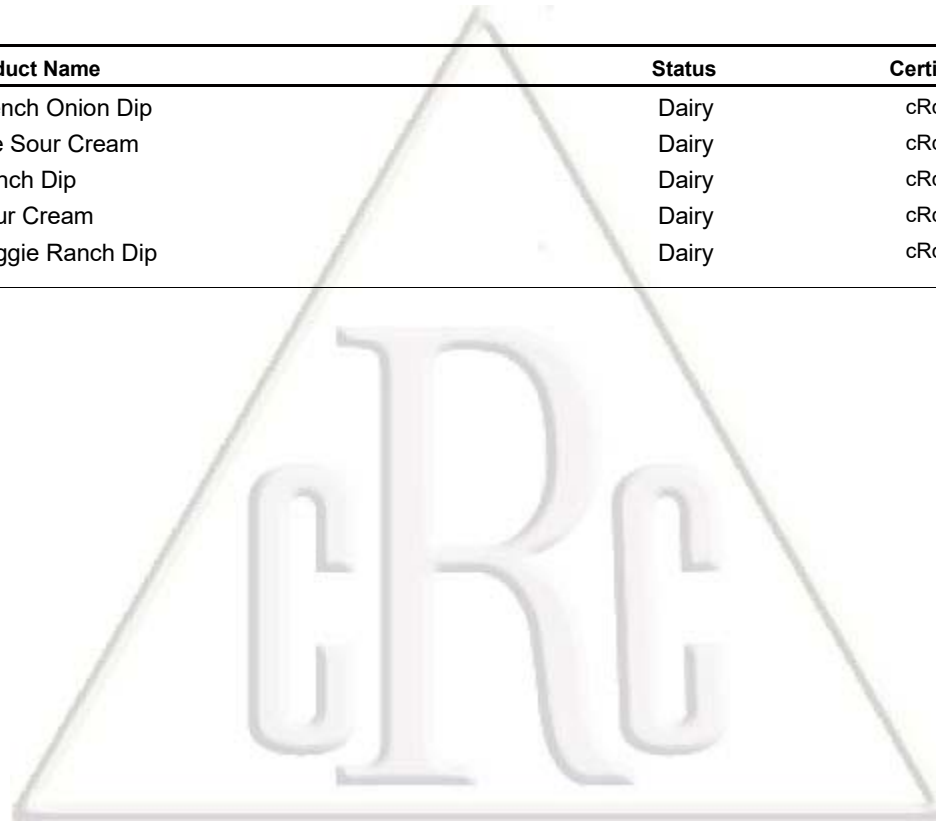

Total # of Products on Certificate: 15

KASHRUTH CERTIFICATION

This is to certify that the following products, produced by:

Prairie Farms - Carbondale #17-214, 742 N. IL Ave., Carbondale, IL 62901

are under the Kashruth certification of the cRc (Chicago Rabbinical Council).

Grouping	Product Name	Status	Certifying Requirement	UKD-ID
1	Acid Whey <i>Kosher transport required</i>	Dairy	Bulk-no symbol	CC2125054
2	Bulk Cream <i>Kosher transport required</i>	Dairy	Bulk-no symbol	CC2149196
3	Bulk Sour Cream	Dairy	cRc-D Logo Required	CC2050088
Brand: Bareman's				
4	Lowfat Sour Cream	Dairy	cRc-D Logo Required	CC2175403
Brand: Prairie Farms				
5	1% Cottage Cheese	Dairy	cRc-D Logo Required	CC2114198
6	2% Cottage Cheese	Dairy	cRc-D Logo Required	CC2114199
7	Chive Dip	Dairy	cRc-D Logo Required	CC2114200
8	Cottage Cheese	Dairy	cRc-D Logo Required	CC2050083
9	Fat Free Cottage Cheese	Dairy	cRc-D Logo Required	CC2050084
10	Fat Free Sour Cream	Dairy	cRc-D Logo Required	CC2050087

Note: The UKD is an identification number assigned by the cRc for global tracking.

Expiration Date: 12/31/2019.

For up-to-date certification information please visit www.crcweb.org

cRc ID:#761

Rabbi Sholem Fishbane
Kashruth Administrator

Prairie Farms - Carbondale #17-214 - Carbondale, IL

Total # of Products on Certificate: 15

Grouping	Product Name	Status	Certifying Requirement	UKD-ID
11	French Onion Dip	Dairy	cRc-D Logo Required	CC2050082
12	Lite Sour Cream	Dairy	cRc-D Logo Required	CC2050086
13	Ranch Dip	Dairy	cRc-D Logo Required	CC2114201
14	Sour Cream	Dairy	cRc-D Logo Required	CC2050085
15	Veggie Ranch Dip	Dairy	cRc-D Logo Required	CC2186031