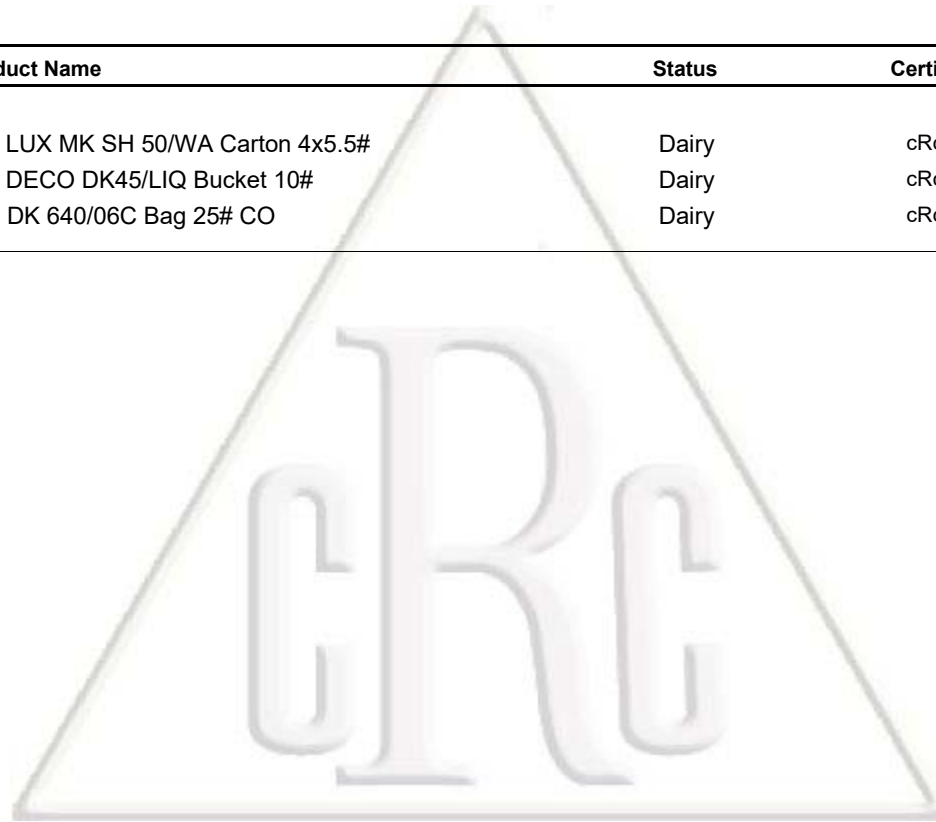

Chicago Rabbinical Council

2701 West Howard Street
Chicago, IL 60645-1303
Ph: 773.465.3900 Fax: 773.465.6929
www.crcweb.org/kosherletters
Rabbi Sholem Fishbane, Kashruth Administrator

בס"ד

April 29, 2019

Puratos Chocolate U.S.A. - Kenosha, WI

Total # of Products on Certificate: 122

	Codes	Product Name	Status	Certifying Requirement	UKD-ID
Brand: Debelis					
120	4108121	CA LUX MK SH 50/WA Carton 4x5.5#	Dairy	cRc-D Logo Required	CC2172354
121	4108128	CA DECO DK45/LIQ Bucket 10#	Dairy	cRc-D Logo Required	CC2170618
122	4108130	CH DK 640/06C Bag 25# CO	Dairy	cRc-D Logo Required	CC2151207

Note: The UKD is an identification number assigned by the cRc for global tracking.

Expiration Date: 12/31/2019.

For up-to-date certification information please visit www.crcweb.org

cRc ID #1248

Sholem Fishbane
Rabbi Sholem Fishbane
Kashruth Administrator