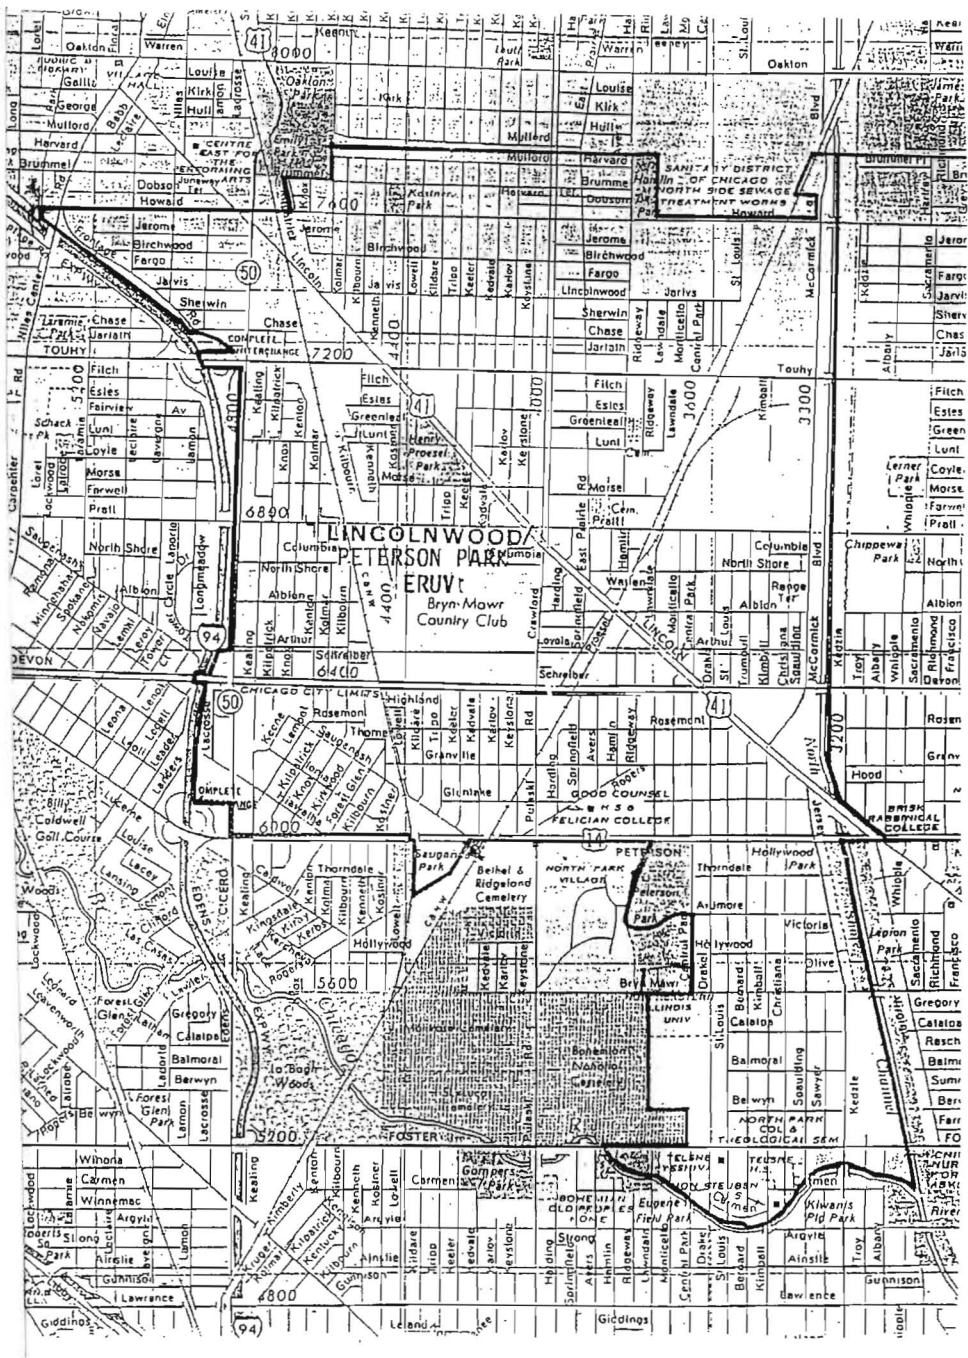

(847) 677-ERUV
Call Friday after 2:00

LINCOLNWOOD-PETERSON PARK ERUV