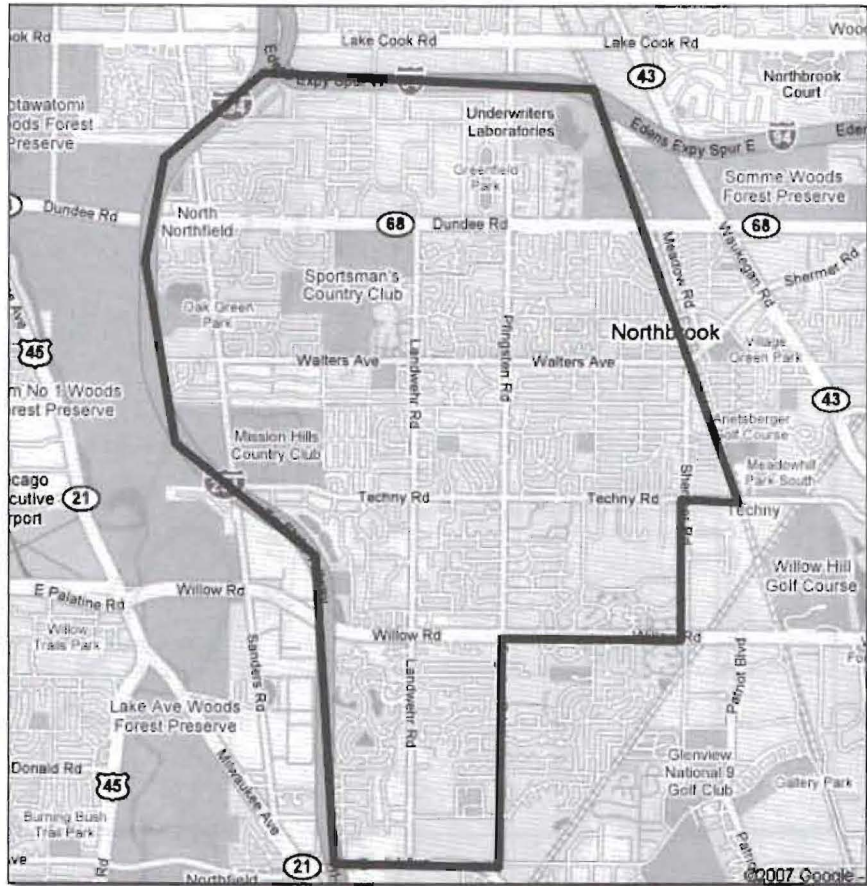

**Eruv Hotline:**  
**(773) 74-ERUV-2**  
**(773) 743-7882**

(847) 677-ERUV  
 Call Friday after 2:00

**LINCOLNWOOD-PETERSON PARK ERUV**

**THE JACK STRULOWITZ  
LAKEFRONT ERUV HOTLINE**

(312) 409-1866

# Boundary Map

**ERUV HOTLINE 847-679-ERUV**  
 Call after 1:00 P.M. Friday