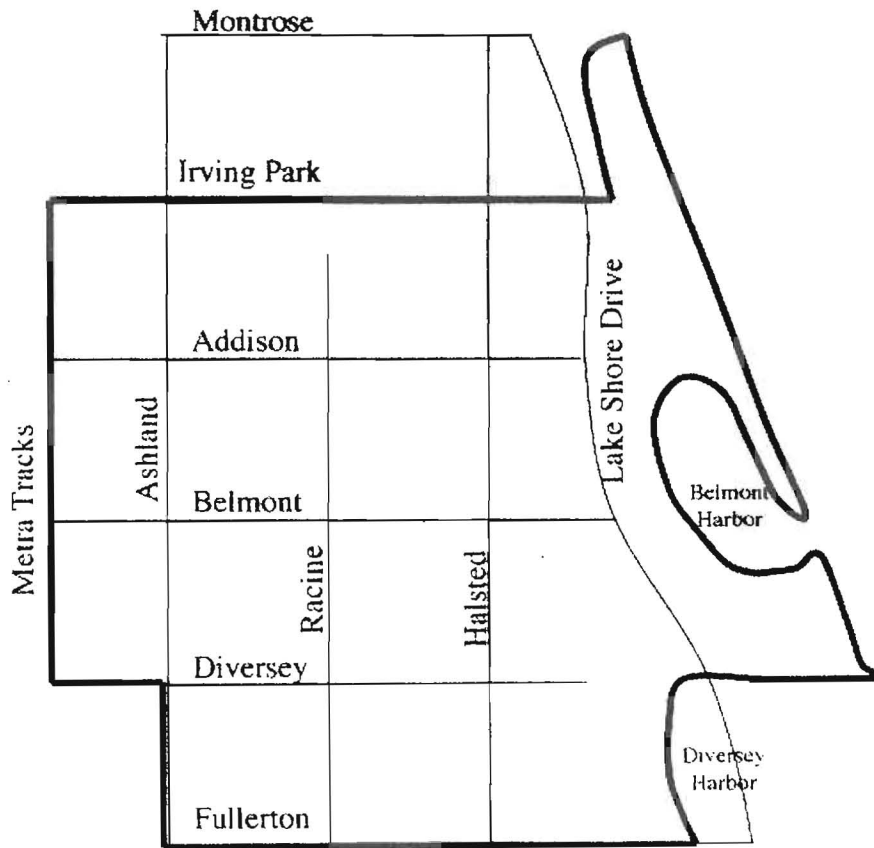

**Eruv Hotline:**  
**(773) 74-ERUV-2**  
**(773) 743-7882**

(847) 677-ERUV  
 Call Friday after 2:00

**LINCOLNWOOD-PETERSON PARK ERUV**

**THE JACK STRULOWITZ  
LAKEFRONT ERUV HOTLINE**

(312) 409-1866

# Boundary Map

**ERUV HOTLINE 847-679-ERUV**  
 Call after 1:00 P.M. Friday