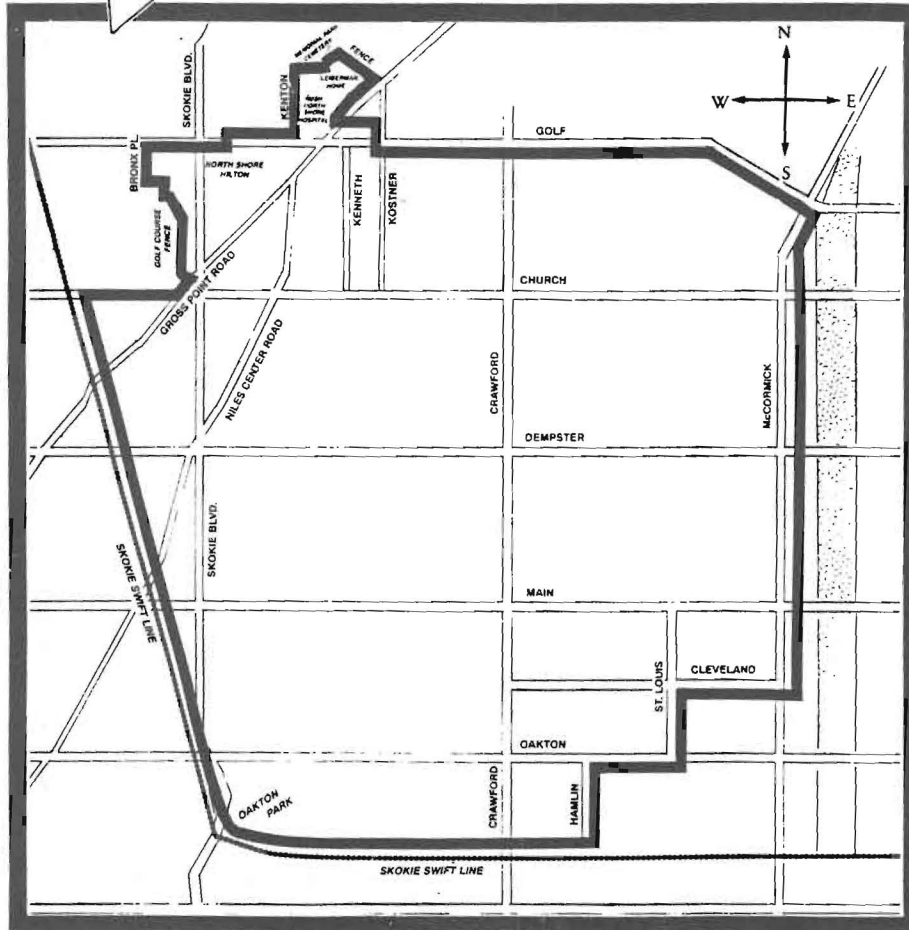

## **GLENBROOK COMMUNITY ERUV**

**Contact Rabbi Yehoshua Karsh**

**(847) 272-7255**

**RONALD SIMON**  
**SOUTH BUFFALO GROVE ERUV**  
Hotline (847) 484-1801  
Email: bayshul@gmail.com

# Boundary Map

**ERUV HOTLINE 847-679-ERUV**  
 Call after 1:00 P.M. Friday