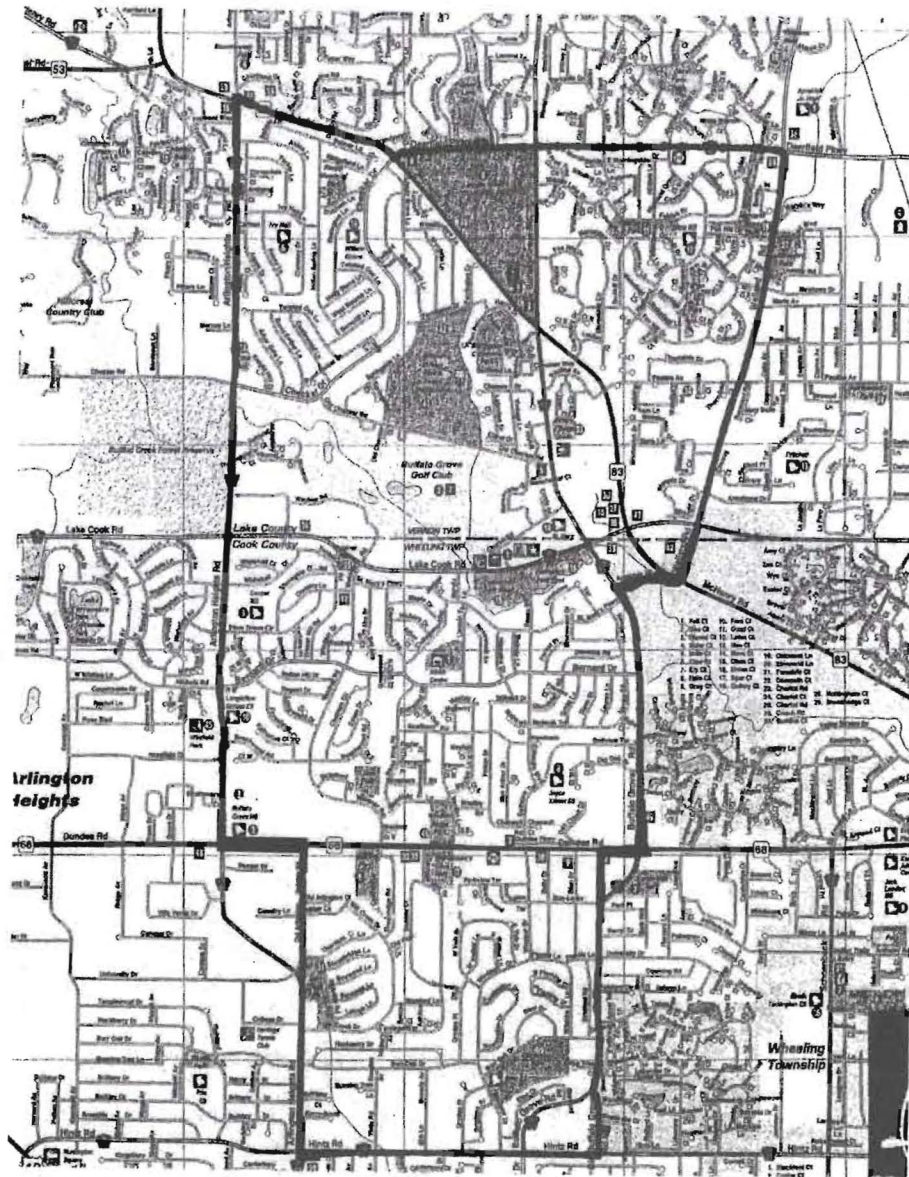

RONALD SIMON
SOUTH BUFFALO GROVE ERUV
Hotline (847) 484-1801
Email: bayshul@gmail.com